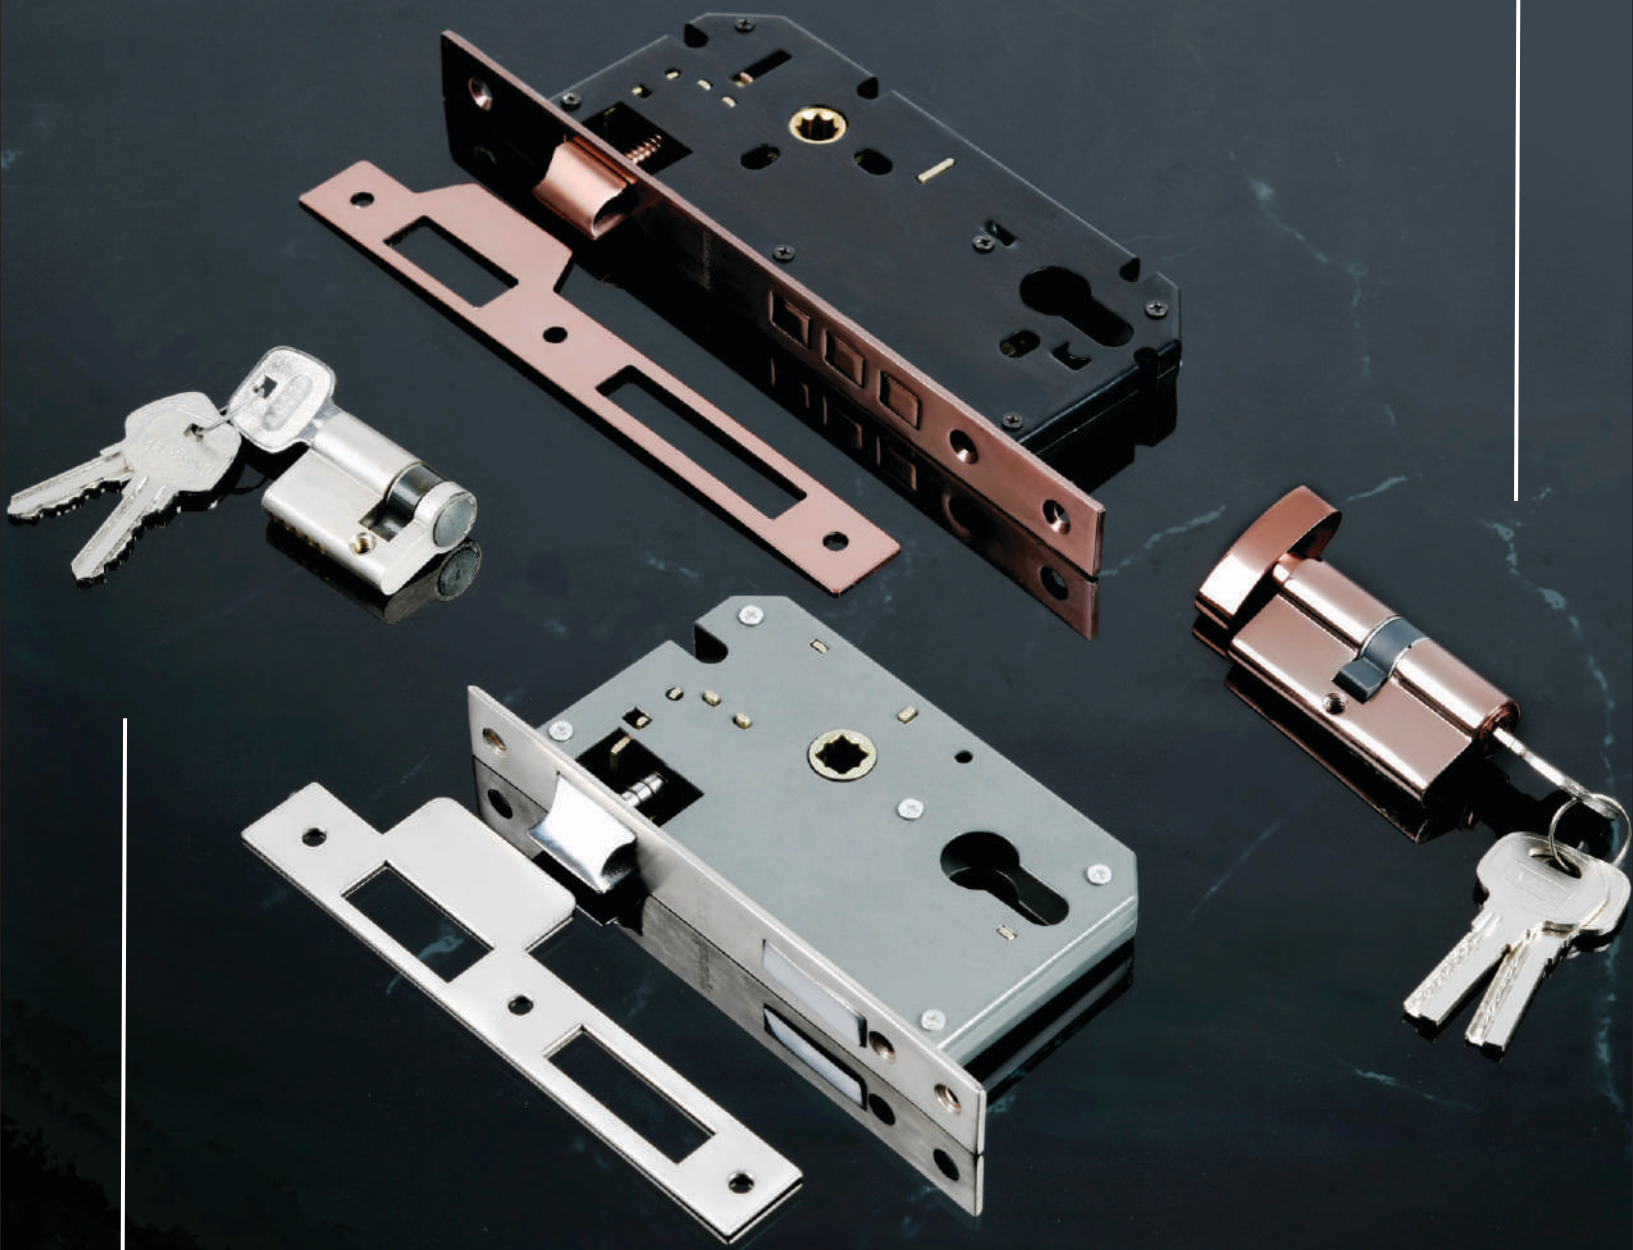

*Mortise Lock body ■
Mortise Cylinder ■*