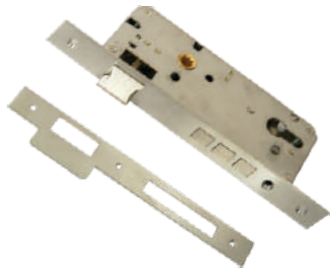

ITEM No.	Description	MRP.
HSH-121	S.S Mortise Handle on Rose (22 mm Dia)	₹ 1800/-
HSH-121	Lock Body	₹ 1100/-

*Mortise Lock body ■  
Mortise Cylinder ■*

Mortise Lock

**HML-405 (45x85)**

- Lock Body EC CY
- All Finish Available Except PVD and GOLD

**HML-410 (45x85)**

- Lock Body Premium
- Stainless Steel CY (Three Pin)
- All Finish Available

**HML-480 (60x85)**

- Lock Body Stainless Steel
- All Finish Available

**HML-455**

- Dead Lock
- All Finish Available