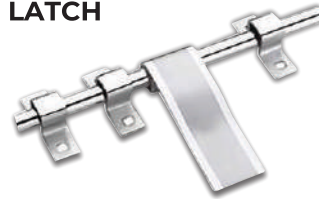

Finish / Material : S.S.

**ALDROP**

Size	14mm	16mm
8"	₹ 780	₹ 800
10"	₹ 910	₹ 930
12"	₹ 980	₹ 1000

**LATCH**

Size	12mm
8"	₹ 525
10"	₹ 550
12"	₹ 575

**S.S. PULL HANDLE**

Size	Price
4"	₹ 100
5"	₹ 125
6"	₹ 150