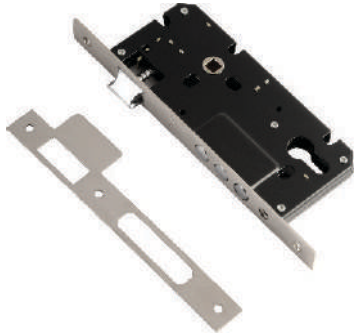

ITEM No.	Description	MRP.
HSH-121	S.S Mortise Handle on Rose (22 mm Dia)	₹ 1800/-
HSH-121	Lock Body	₹ 1100/-

*Mortise Lock body ■  
Mortise Cylinder ■*

Mortise Lock

**HML-405 (45x85)**

- Lock Body EC CY
- All Finish Available Except PVD and GOLD

**HML-410 (45x85)**

- Lock Body Premium
- Stainless Steel CY (Three Pin)
- All Finish Available

**HML-480 (60x85)**

- Lock Body Stainless Steel
- All Finish Available

**HML-455**

- Dead Lock
- All Finish Available