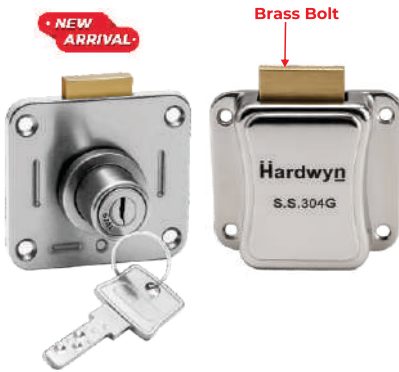

**Sliding Lock**  
 6 Levers  
 Item No. : HSL-100

₹ 610

**Magnet Catcher**

- Finish : Ivory
- Item No. : HMC

S.S ₹ 45

**Butterfly Drawer Lock**  
 (Big)with Ultra Key 23mm  
 Item No. : HBDL-B

₹ 520

**Butterfly Drawer Lock**  
 (Mini)with Ultra Key 23mm  
 Item No. : HBDL-S