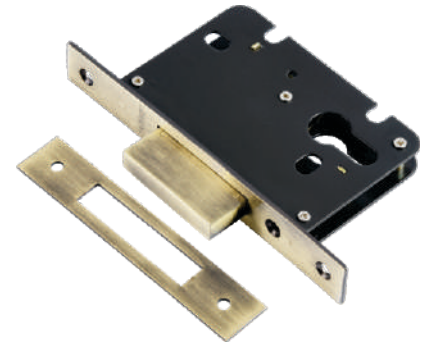

ITEM No.	Description	MRP.
HSH-121	S.S Mortise Handle on Rose (22 mm Dia)	₹ 1800/-
HSH-121	Lock Body	₹ 1100/-

*Mortise Lock body ■  
Mortise Cylinder ■*

Mortise Lock

**HML-405 (45x85)**

- Lock Body EC CY
- All Finish Available Except PVD and GOLD

**HML-410 (45x85)**

- Lock Body Premium
- Stainless Steel CY (Three Pin)
- All Finish Available

**HML-480 (60x85)**

- Lock Body Stainless Steel
- All Finish Available

**HML-455**

- Dead Lock
- All Finish Available