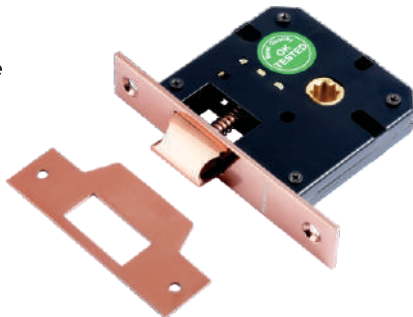

HML-465

- Baby Latch
- All Finish Available

HML-430

- Lock Body
- All Finish Available