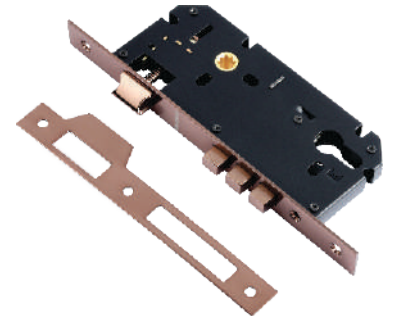

ITEM No.	Description	MRP.
HSH-121	S.S Mortise Handle on Rose (22 mm Dia)	₹ 1800/-
HSH-121	Lock Body	₹ 1100/-

*Mortise Lock body ■  
Mortise Cylinder ■*

Mortise Lock

**HML-405 (45x85)**

- Lock Body EC CY
- All Finish Available Except PVD and GOLD

**HML-410 (45x85)**

- Lock Body Premium
- Stainless Steel CY (Three Pin)
- All Finish Available

**HML-480 (60x85)**

- Lock Body Stainless Steel
- All Finish Available

**HML-455**

- Dead Lock
- All Finish Available