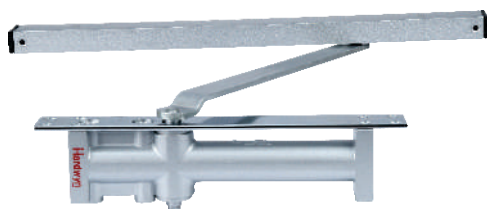

Concealed Door Closer

HE-Con

₹ 4800/-

- Double Speed.
- Door Thickness 40mm & above.
- weight capacity 90 kg.