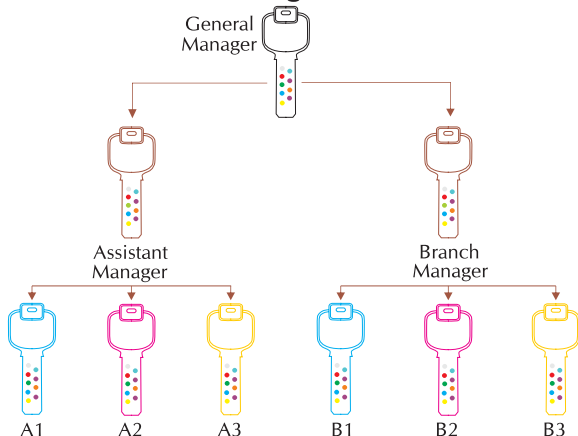

Master Key Management Series

Office Management Plan