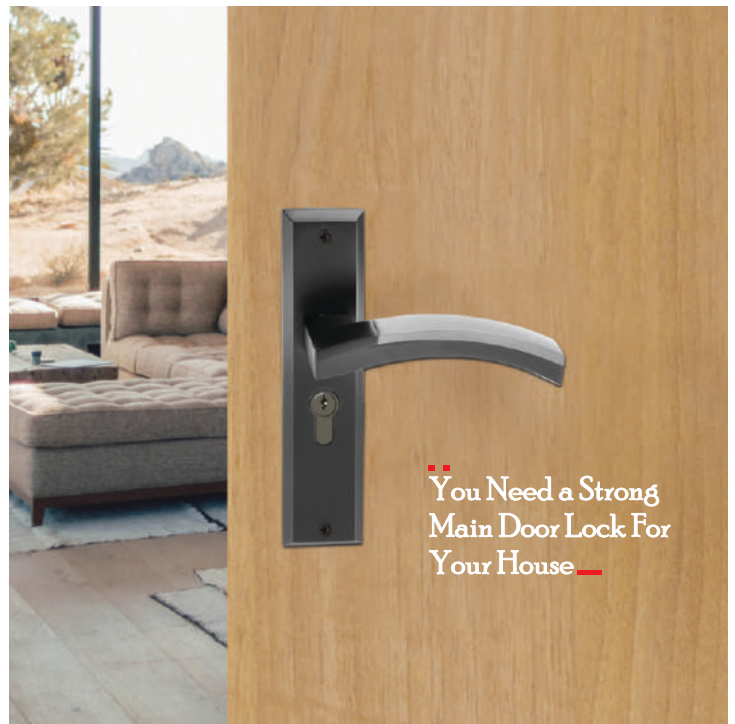

Economy Series

Available Finish:- S.S. ANT. & BLACK