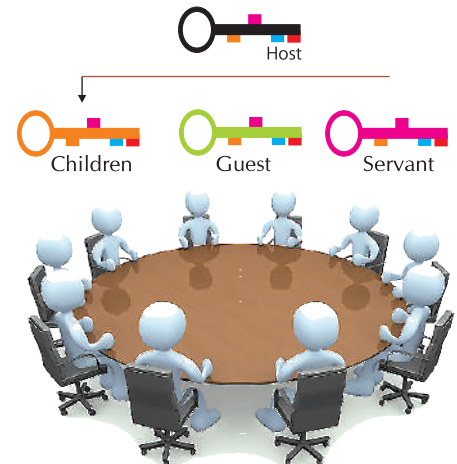

**Master Key Management Series**

**Office Management Plan**

**Household management Plan**

**\*MK Charges Rupees 100/- Per Cylinder Extra**

**Entrance Lock**  
 (Dead Lock) 6 Levers  
 Item No. : HEL-100

₹ 610