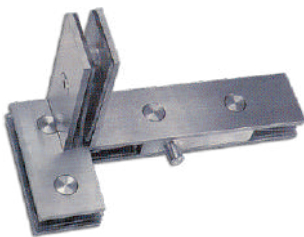

- Over Panel Patch for Wall Mounting

₹ 2875/-

HE-SSPF-40

- Corner Patch
- Over Panel and Side Panel Patch

₹ 4545/-

HE-SSPF-50

- Reversible Lock

₹ 5750/-

HE-SSPF-70

- Over Panel Patch for Back to Back Doors
- with Pivot Pin 10mm Diameter

₹ 10695/-

HE-SSPF-60L

- Corner Patch
- Over Panel Side Panel Connector with Fin

₹ 8280/-

HE-SSPF-60R

- Corner Patch
- Over Panel Side Panel Connector with Fin