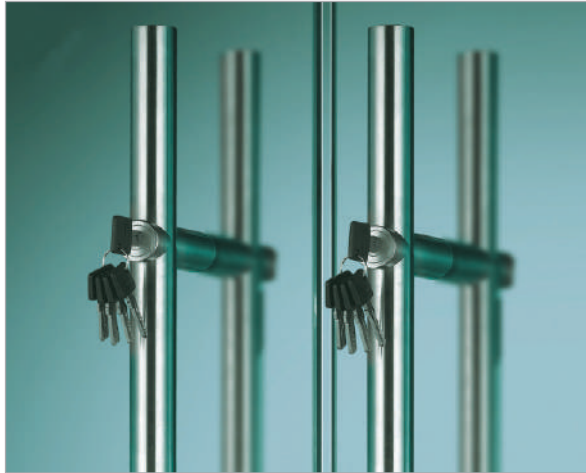

HE-500

Towel Bar with Handle
Available in
SS / CP Finish

₹ 1575/-

Knight Head Accessories

(Stainless Steel 304, Grade)

Available in SS / CP Finish

HESKH-1

Reinforcing Bar with wall Connector

₹ 410/-

HESKH-2

Reinforcing Bar Support Wall Through Hole

₹ 485/-

HESKH-3

Pipe Connector

₹ 830/-

HEBDK-600

Glass Door Knob

₹ 945/-

Glass Door Handle with Lock
(Stainless Steel 304 Grade)

Available in SS Finish

HEDL-200

- Glass Door Locking Handle (Round) Key & Knob

Overall length of Handle	Handle Diameter
1500mm	35 mm
Glass Preparation Details Dimension - As illustrated Hole Diameter - 16mm on attachment Points 22mm for lock point	