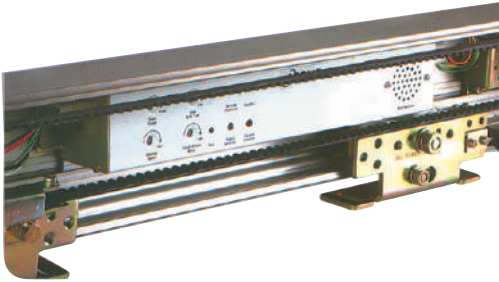

Durable Stainless Steel Rail

- Made of Aluminium Alloy