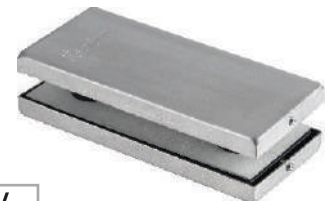

■ Quadrant Connector with Fin

₹ 4950/-

HE-130

■ Glass Clamping Connector

₹ 570/-

HE-140

■ Glass to Glass connecting Patch

₹ 750/-

HE-509

■ Over Panel and Side Panel Connector

₹ 1700/-

HE-60L/60RF Clip

■ Over Panel, Side Panel Connector with fin fitting right/left

₹ 8000/-

HE-800

■ Quadrant Connector