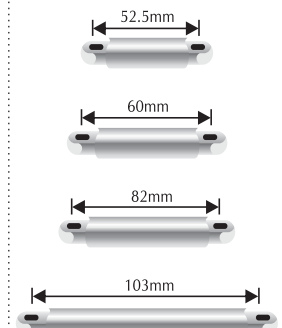

52.5mm	₹ 1955/-
60mm	₹ 2195/-
82mm	₹ 2195/-
103mm	₹ 2360/-

HEPFGC-10A

■ Floor / Ceiling Glass Connector 90°

75mm	₹ 1955/-
103mm	₹ 2115/-

HEPFGC-20

■ Glass to Glass Connector

52.5mm	₹ 1865/-
60mm	₹ 1955/-
82mm	₹ 2140/-
103mm	₹ 2425/-

HEPFGC-20A

■ Through Glass Connector (for 90° Partitioning)

52.5mm	₹ 3898/-
60mm	₹ 4015/-
82mm	₹ 4350/-
103mm	₹ 4590/-

Glass / Wall Corner Connector

■ Connecting Rod

SHOWER ENCLOSURE FITTINGS

MID Series (New Launch)
 (Material : Stainless Steel 304)