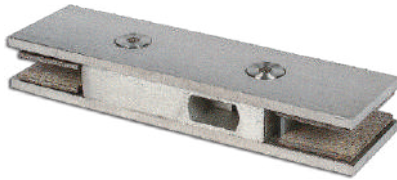

Stainless Steel Patch Fitting

(Stainless Steel 304 Grade)

HE-SSPF-10

- Bottom Patch