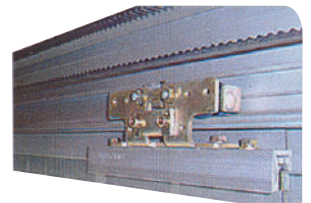

Automatic Sensor Door - HEASD150

(Safety Beam Sensor In-Built-Both Side)