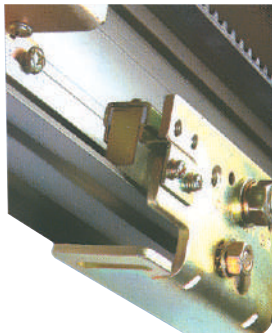

- Made of Aluminium Alloy

Engine Case & Cover

Hanger Block

Self-Cleaning Mechanism

- Smooth Operation in the Dustiest of Environments

Complete Set (AUTOMATIC SLIDING DOOR)	₹ 188000/-
Spare Parts	Rate
▪ DC Motor	₹ 44512/-
▪ Microprocessor Control Board	₹ 46305/-
▪ Microwave Sensor With Safety Beam	₹ 29500/-
▪ Remote Control	₹ 6410/-
▪ Aluminium Guide Rail, 2*2.1m	₹ 28358/-
▪ Transmission Belt	₹ 8615/-
▪ Spring Tention Wheel	₹ 7515/-
▪ Hanging Wheel	₹ 7515/-
▪ Door Claamp, 2Pcs/Set	₹ 9270/-