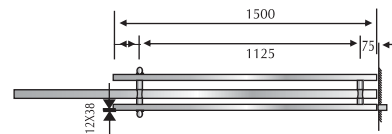

Glass Door Knob

₹ 945/-

Glass Door Handle with Lock
(Stainless Steel 304 Grade)

Available in SS Finish

HEDL-200

- Glass Door Locking Handle (Round) Key & Knob

Overall length of Handle	Handle Diameter
1500mm	35 mm
Glass Preparation Details Dimension - As illustrated Hole Diameter - 16mm on attachment Points 22mm for lock point	