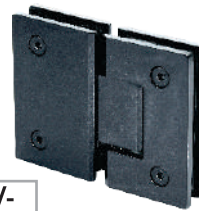

HESSSHM-2

- Glass to Glass Hinge 180°