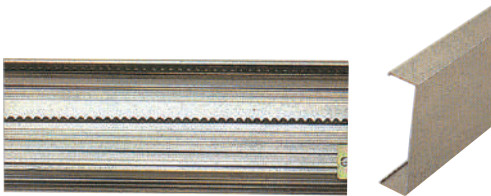

Engine Case & Cover