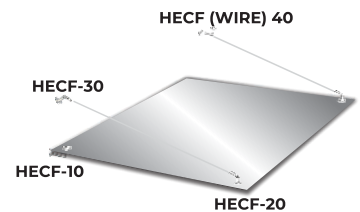

HECF-30

▪ Wall to Rod Corner Connector
Maximum Weight Capacity 100kg.

₹ 2625/-

HECF-40 (1.5 mtr.)

▪ Canopy Rod

₹ 3045/-

Routel Series (Point Fixed Routels / Fixing Bolts)

HE-AFB-36-FL