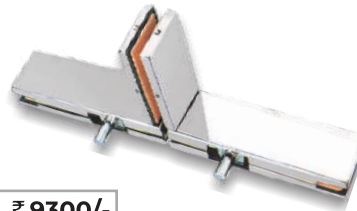

HE-70

■ Over Panel Connector for Back Doors

₹ 9300/-

HE-71

■ Bottom Patch