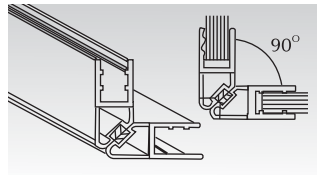

HEMS-014

90° Magnetic Seal