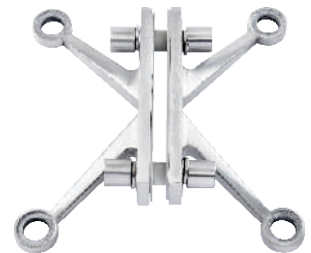

Spider Fitting With Fin

(Stainless Steel 316 Grade) Hole to Hole-200mm

*Rates are without Routels

HESF-01

▪ One Way Spider

₹ 2940/-

HESF-02

▪ Two Way Spider

₹ 5760/-

HESF-02A

▪ Two Way Spider

₹ 3360/-

HESF-04

▪ Four Way Spider

₹ 7020/-

Spider Fitting Without Fin

(Stainless Steel 316 Grade) Hole to Hole-220mm

HEPSF-01

▪ One Way Spider

₹ 3960/-

HEPSF-02(90°)

▪ Two Way Spider(90°)

₹ 4800/-

HEPSF-02(180°)