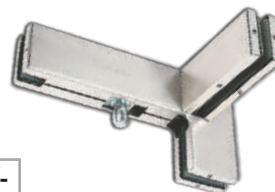

HE-509

■ Over Panel and Side Panel Connector

₹ 1700/-

HE-60L/60RF Clip

■ Over Panel, Side Panel Connector with fin fitting right/left

₹ 8000/-

HE-800

■ Quadrant Connector

₹ 2600/-

HE-50

■ Corner Patch Lock with Strike Plate Angle Lock

₹ 2700/-

HE-502 Gully

■ HE-502 Top Pivot

₹ 300/-

Stainless Steel Patch Fitting