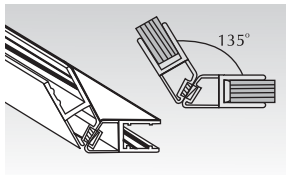

HEMS-013

135° Magnetic Seal