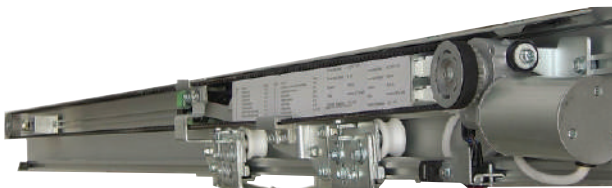

Automatic Sensor Door - HEASD150

(Safety Beam Sensor In-Built-Both Side)