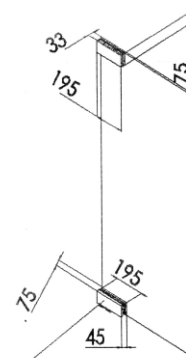

- Design Patent *
- Suitable for Door Size (1070mm x 2250mm)
- Weight Capacity From 80-125kg (with Auto Adjust Mechanism)
- Sturdy Cylinder (52mm)
- Extra Strength with Double Spring
- Conforming to BIS Standard

HE-6500

₹ 4500/-

- Weight : Capacity upto 100 kg
- Single Cylinder Mechanism (52mm)
- Suitable for Door Size (1070mm x 2250mm)

HE-8400 (ISI)

₹ 6300/-

IS : 6315
CML-8530097215
*Design patent pending

- Design Patent *
- Suitable for Door Size (1070mm x 2250mm)
- Weight Capacity From 80-125kg (with Auto Adjust Mechanism)
- Sturdy Cylinder (52mm)
- Extra Strength with Double Spring
- Conforming to BIS Standard

HYDRAULIC PATCH HEHP-100

SPECIFICATIONS :

- Suitable Door Weight : Max 100kg
- Dimension : 915 ~ 2250mm
- Suitable Door Thickness : 8~13mm
- Ambient Temperature : 20C ~ +50C
- Quick and Easy Installation