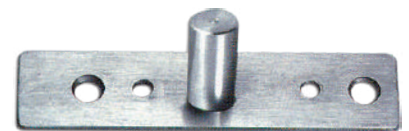

HE-SSPF-502

- Upper Wall Pivot
- Top Pivot with 10mm Diameter Pin