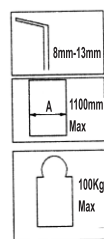

- Design Patent *
- Suitable for Door Size (1070mm x 2250mm)
- Weight Capacity From 80-125kg (with Auto Adjust Mechanism)
- Sturdy Cylinder (52mm)
- Extra Strength with Double Spring
- Conforming to BIS Standard

HE-6500

₹ 4500/-

- Weight : Capacity upto 100 kg
- Single Cylinder Mechanism (52mm)
- Suitable for Door Size (1070mm x 2250mm)

HE-8400 (ISI)

₹ 6300/-

IS : 6315
CML-8530097215
*Design patent pending

- Design Patent *
- Suitable for Door Size (1070mm x 2250mm)
- Weight Capacity From 80-125kg (with Auto Adjust Mechanism)
- Sturdy Cylinder (52mm)
- Extra Strength with Double Spring
- Conforming to BIS Standard

HYDRAULIC PATCH HEHP-100

SPECIFICATIONS :

- Suitable Door Weight : Max 100kg
- Dimension : 915 ~ 2250mm
- Suitable Door Thickness : 8~13mm
- Ambient Temperature : 20C ~ +50C
- Quick and Easy Installation