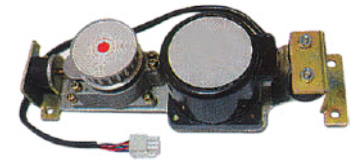

Automatic Sensor Door - HEASD150

(Safety Beam Sensor In-Built-Both Side)