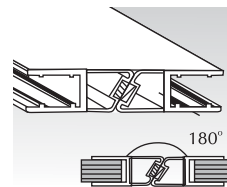

HEMS-012

180° Magnetic Seal