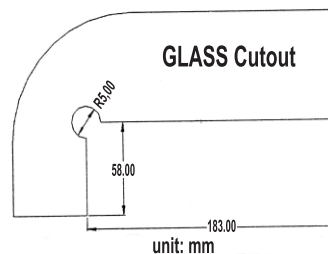

- Design Patent *
- Suitable for Door Size (1070mm x 2250mm)
- Weight Capacity From 80-125kg (with Auto Adjust Mechanism)
- Sturdy Cylinder (52mm)
- Extra Strength with Double Spring
- Conforming to BIS Standard

HE-6500

₹ 4500/-

- Weight : Capacity upto 100 kg
- Single Cylinder Mechanism (52mm)
- Suitable for Door Size (1070mm x 2250mm)

HE-8400 (ISI)

₹ 6300/-

IS : 6315
CML-8530097215
*Design patent pending

- Design Patent *
- Suitable for Door Size (1070mm x 2250mm)
- Weight Capacity From 80-125kg (with Auto Adjust Mechanism)
- Sturdy Cylinder (52mm)
- Extra Strength with Double Spring
- Conforming to BIS Standard

HYDRAULIC PATCH HEHP-100

SPECIFICATIONS :

- Suitable Door Weight : Max 100kg
- Dimension : 915 ~ 2250mm
- Suitable Door Thickness : 8~13mm
- Ambient Temperature : 20C ~ +50C
- Quick and Easy Installation