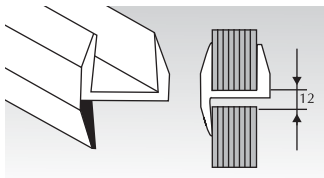

HEGC-05

Glass to Glass connector 180°

₹ 325/-

Plastic Profile

Available for 10 & 12mm Glass

HEPS-010

180° Weather Seal

₹ 230/-