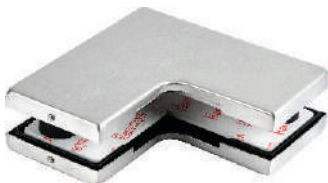

HE-509

■ Over Panel and Side Panel Connector

₹ 1700/-

HE-60L/60RF Clip

■ Over Panel, Side Panel Connector with fin fitting right/left

₹ 8000/-

HE-800

■ Quadrant Connector