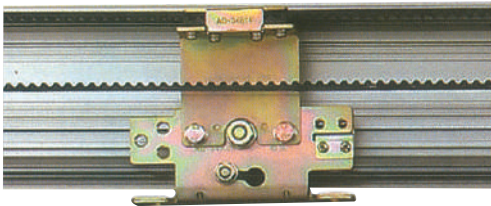

Hanger Block