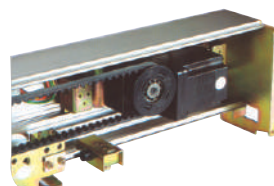

Drive Mechanism

- Magnetic Brush less Servo Motor