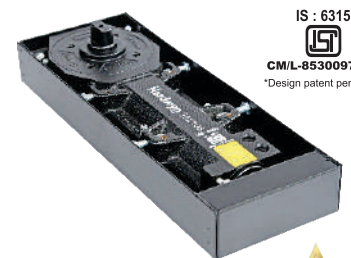

HE-6500

₹ 4500/-

- Weight : Capacity upto 100 kg
- Single Cylinder Mechanism (52mm)
- Suitable for Door Size (1070mm x 2250mm)

HE-8400 (ISI)

₹ 6300/-

IS : 6315
CML-8530097215
*Design patent pending

- Design Patent *
- Suitable for Door Size (1070mm x 2250mm)
- Weight Capacity From 80-125kg (with Auto Adjust Mechanism)
- Sturdy Cylinder (52mm)
- Extra Strength with Double Spring
- Conforming to BIS Standard