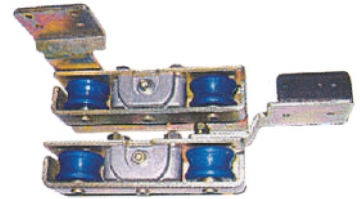

Automatic Sensor Door - HEASD150

(Safety Beam Sensor In-Built-Both Side)