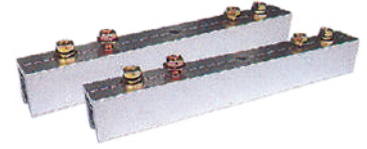

Automatic Sensor Door - HEASD150

(Safety Beam Sensor In-Built-Both Side)