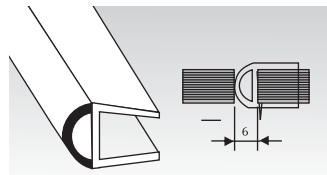

HEPS-011

180° Weather Seal