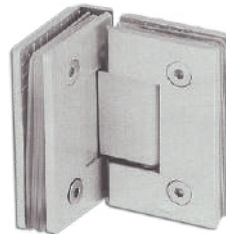

- Glass to Glass Hinges 180°

₹ 2720/-

HESSHM-3

- Glass to Glass Hinges 135°

₹ 2770/-

HESSHM-4

- Glass to Glass Hinges 90°

₹ 2880/-

HESSHM-5

- Wall to Glass (for fixed Glass)

₹ 1730/-

Economy Series
 (Material : Brass & Zinc)

Available in CROME Finish (CP)

HESH-1A

- Wall to Glass Hinges 90° Single Side

₹ 1595/-