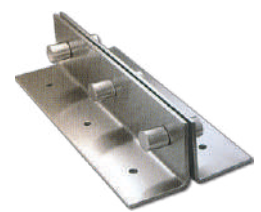

- Fin Plate Flat Base to Hole Strongly with Floor or Ceiling

₹ 7560/-

HE-FP-350mm

- Fin Plate Flat Base to Hole Strongly with Floor or Ceiling

₹ 8190/-

HE-FP-400mm

- Fin Plate Flat Base to Hole Strongly with Floor or Ceiling